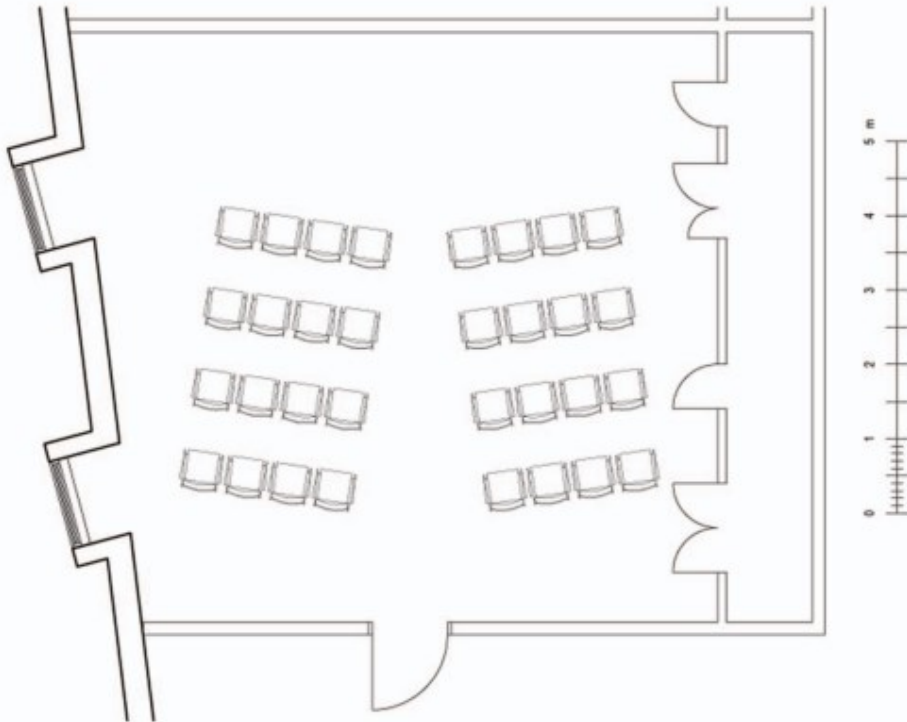

LANDVETTER AIRPORT HOTEL

Banquet seating
Maximum 32 seats

LANDVETTER AIRPORT HOTEL

Boardroom

Maximum 12 seats

LANDVETTER AIRPORT HOTEL

Classroom

Maximum 32 seats

LANDVETTER AIRPORT HOTEL

Fishbone

Maximum 32 seats

LANDVETTER AIRPORT HOTEL

Fishbone with tables
Maximum 24 seats

LANDVETTER AIRPORT HOTEL

Island seating

Maximum 16 seats

LANDVETTER AIRPORT HOTEL

Theater seating

Maximum 55 seats

LANDVETTER AIRPORT HOTEL

U-shape seating

Maximum 20 seats