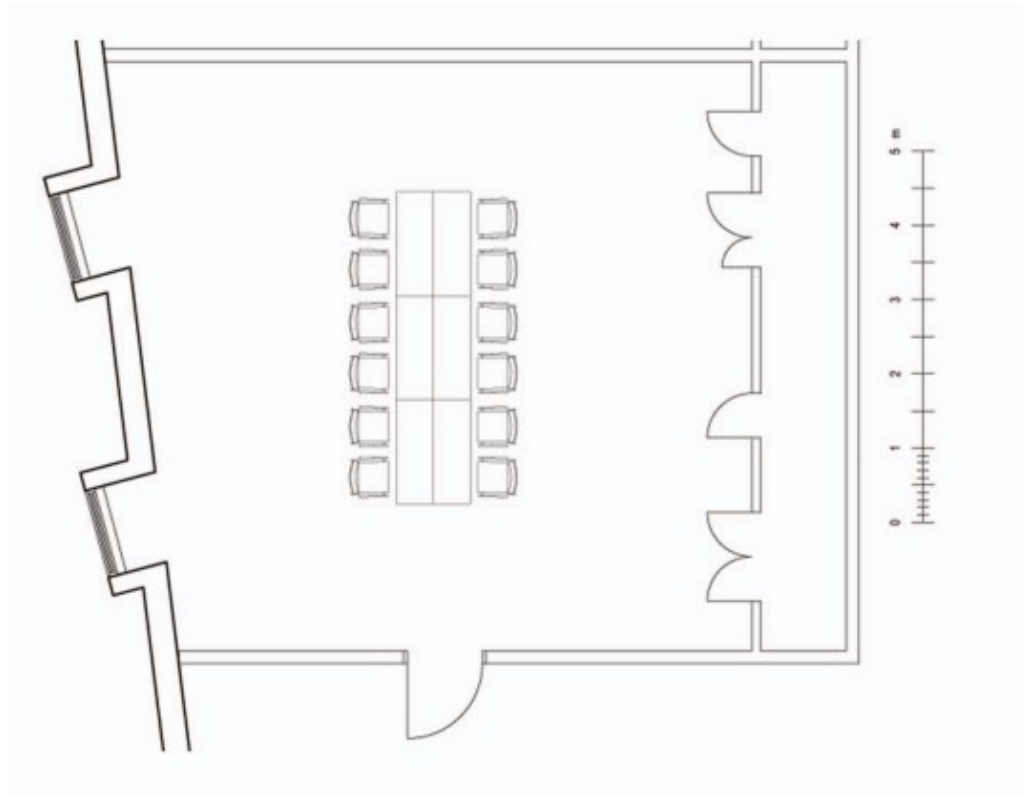

LANDVETTER AIRPORT HOTEL

Banquet seating
Maximum 32 seats

LANDVETTER AIRPORT HOTEL

Boardroom

Maximum 12 seats

LANDVETTER AIRPORT HOTEL

Classroom

Maximum 32 seats

LANDVETTER AIRPORT HOTEL

Fishbone

Maximum 32 seats

LANDVETTER AIRPORT HOTEL

Fishbone with tables
Maximum 24 seats

LANDVETTER AIRPORT HOTEL

Island seating

Maximum 16 seats

LANDVETTER AIRPORT HOTEL

Theater seating

Maximum 55 seats

LANDVETTER AIRPORT HOTEL

U-shape seating

Maximum 20 seats