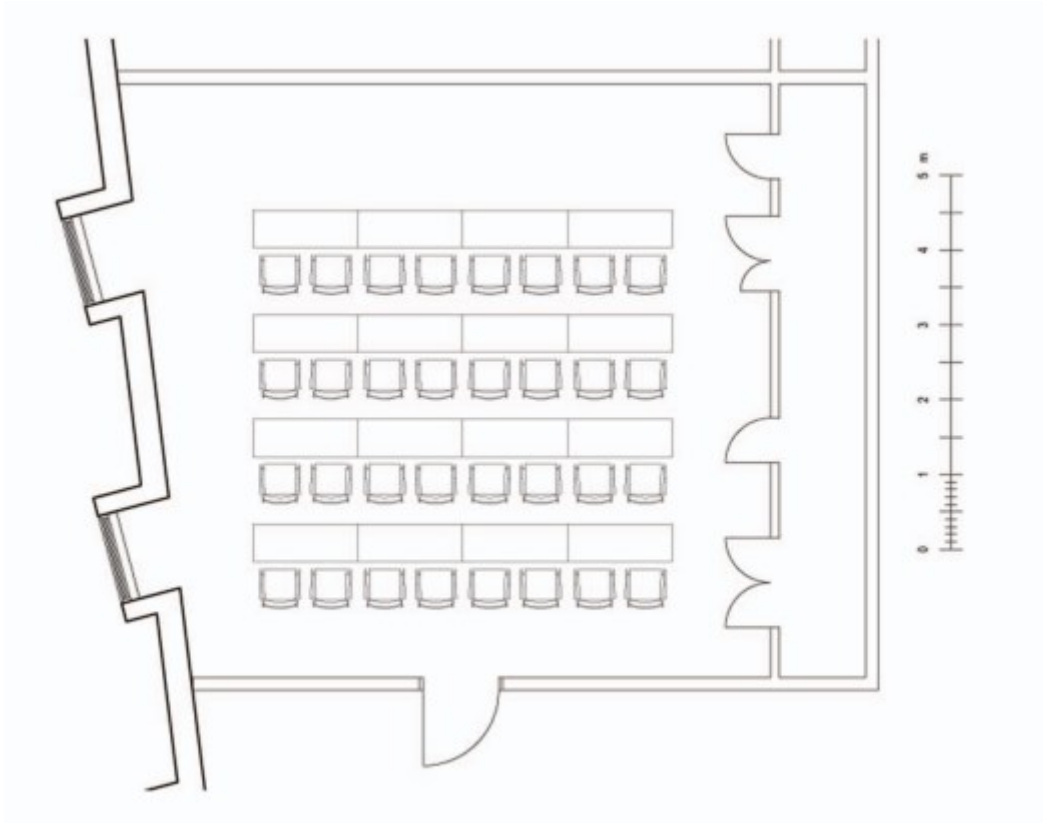

LANDVETTER AIRPORT HOTEL

Banquet seating
Maximum 32 seats

LANDVETTER AIRPORT HOTEL

Boardroom

Maximum 12 seats

LANDVETTER AIRPORT HOTEL

Classroom

Maximum 32 seats

LANDVETTER AIRPORT HOTEL

Fishbone

Maximum 32 seats

LANDVETTER AIRPORT HOTEL

Fishbone with tables
Maximum 24 seats

LANDVETTER AIRPORT HOTEL

Island seating

Maximum 16 seats

LANDVETTER AIRPORT HOTEL

Theater seating

Maximum 55 seats

LANDVETTER AIRPORT HOTEL

U-shape seating

Maximum 20 seats