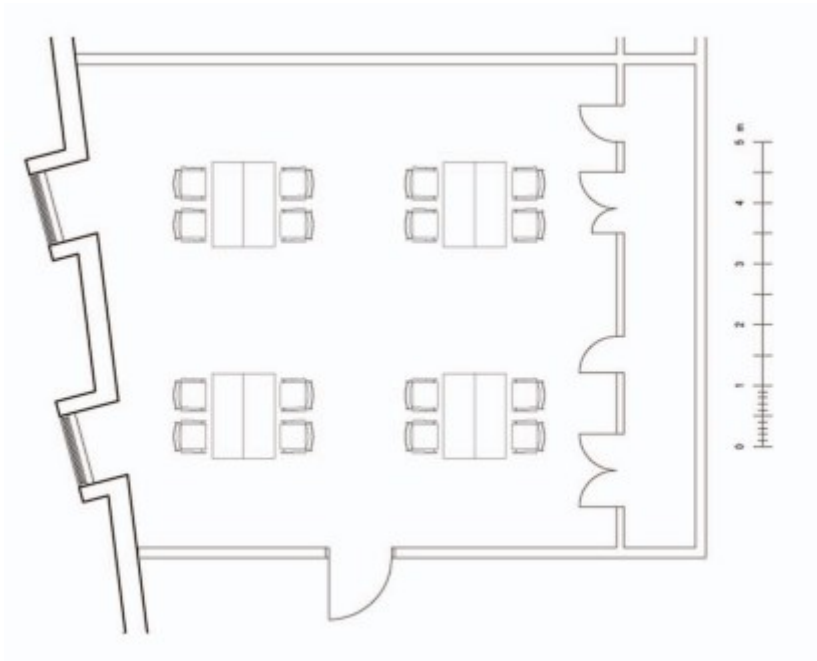

LANDVETTER AIRPORT HOTEL

Banquet seating
Maximum 32 seats

LANDVETTER AIRPORT HOTEL

Boardroom

Maximum 12 seats

LANDVETTER AIRPORT HOTEL

Classroom

Maximum 32 seats

LANDVETTER AIRPORT HOTEL

Fishbone

Maximum 32 seats

LANDVETTER AIRPORT HOTEL

Fishbone with tables
Maximum 24 seats

LANDVETTER AIRPORT HOTEL

Island seating

Maximum 16 seats

LANDVETTER AIRPORT HOTEL

Theater seating

Maximum 55 seats

LANDVETTER AIRPORT HOTEL

U-shape seating

Maximum 20 seats