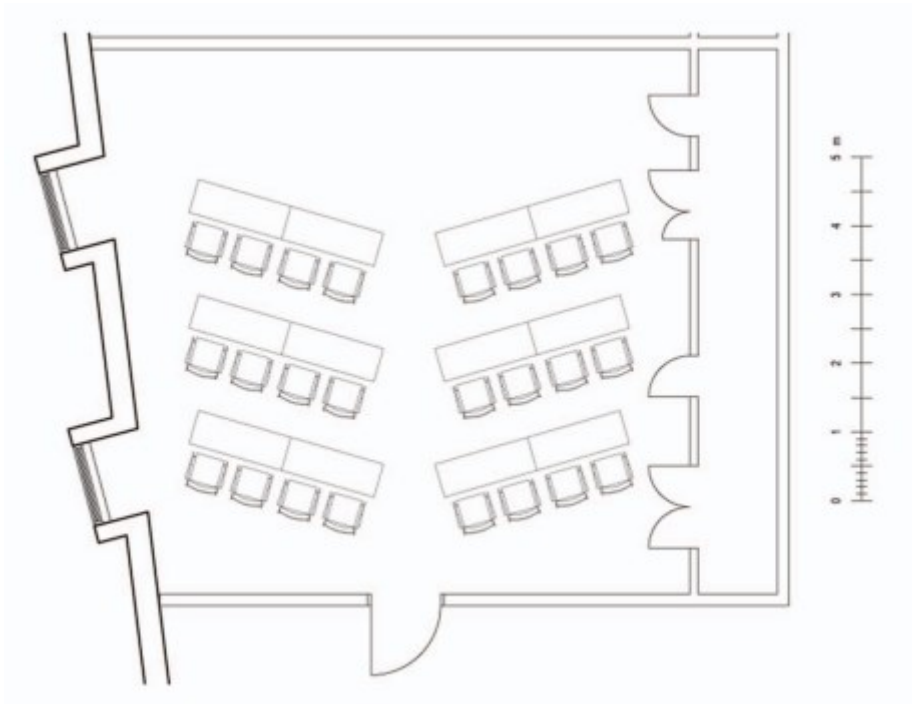

LANDVETTER AIRPORT HOTEL

Banquet seating
Maximum 32 seats

LANDVETTER AIRPORT HOTEL

Boardroom

Maximum 12 seats

LANDVETTER AIRPORT HOTEL

Classroom

Maximum 32 seats

LANDVETTER AIRPORT HOTEL

Fishbone

Maximum 32 seats

LANDVETTER AIRPORT HOTEL

Fishbone with tables
Maximum 24 seats

LANDVETTER AIRPORT HOTEL

Island seating

Maximum 16 seats

LANDVETTER AIRPORT HOTEL

Theater seating

Maximum 55 seats

LANDVETTER AIRPORT HOTEL

U-shape seating

Maximum 20 seats