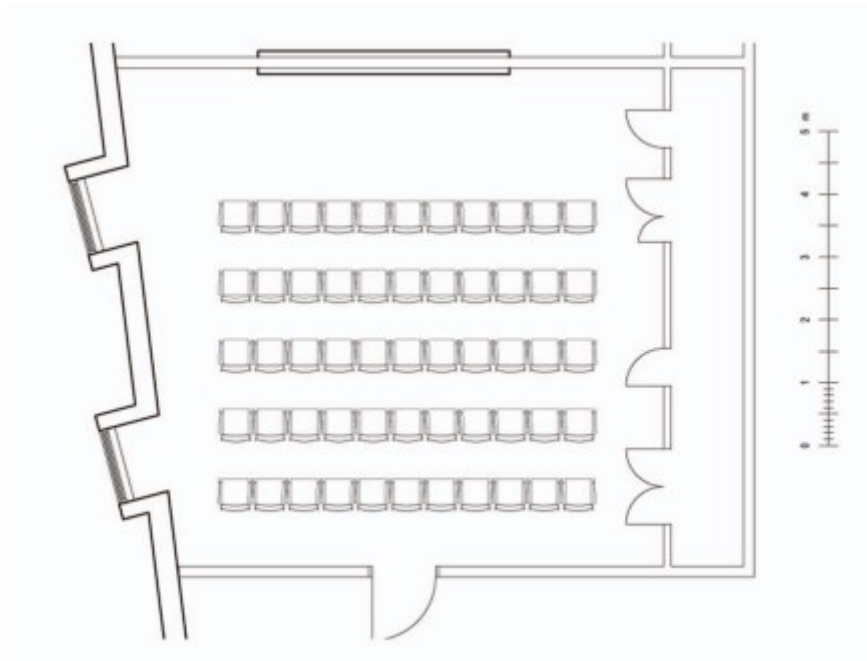

LANDVETTER AIRPORT HOTEL

Banquet seating
Maximum 32 seats

LANDVETTER AIRPORT HOTEL

Boardroom

Maximum 12 seats

LANDVETTER AIRPORT HOTEL

Classroom

Maximum 32 seats

LANDVETTER AIRPORT HOTEL

Fishbone

Maximum 32 seats

LANDVETTER AIRPORT HOTEL

Fishbone with tables
Maximum 24 seats

LANDVETTER AIRPORT HOTEL

Island seating

Maximum 16 seats

LANDVETTER AIRPORT HOTEL

Theater seating

Maximum 55 seats

LANDVETTER AIRPORT HOTEL

U-shape seating

Maximum 20 seats