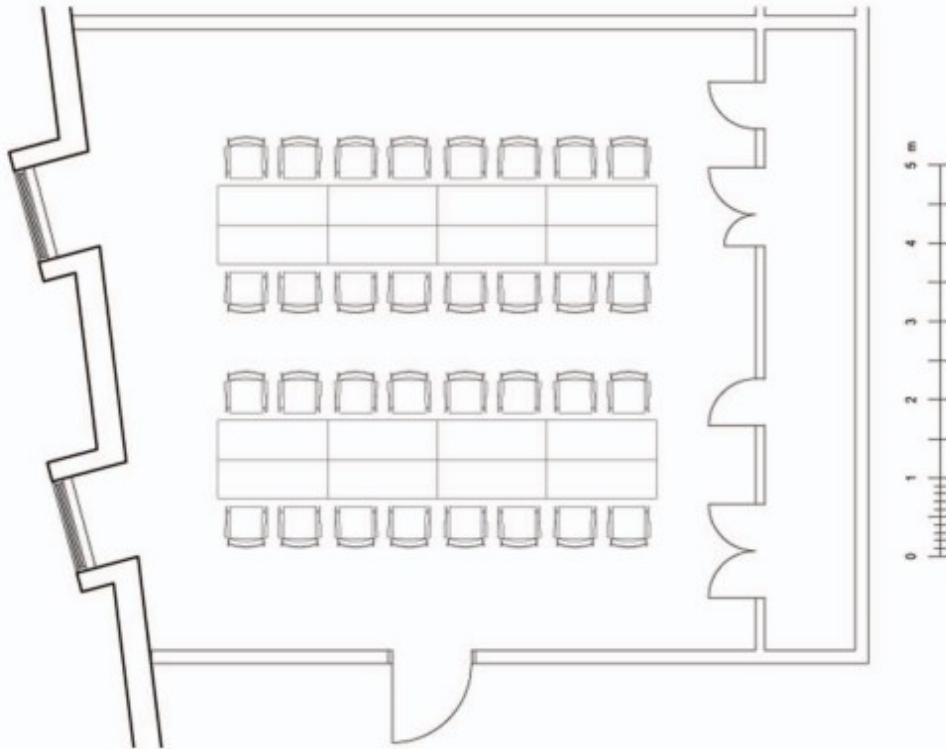

LANDVETTER AIRPORT HOTEL

Banquet seating
Maximum 32 seats

LANDVETTER AIRPORT HOTEL

Boardroom

Maximum 12 seats

LANDVETTER AIRPORT HOTEL

Classroom

Maximum 32 seats

LANDVETTER AIRPORT HOTEL

Fishbone

Maximum 32 seats

LANDVETTER AIRPORT HOTEL

Fishbone with tables
Maximum 24 seats

LANDVETTER AIRPORT HOTEL

Island seating

Maximum 16 seats

LANDVETTER AIRPORT HOTEL

Theater seating

Maximum 55 seats

LANDVETTER AIRPORT HOTEL

U-shape seating

Maximum 20 seats